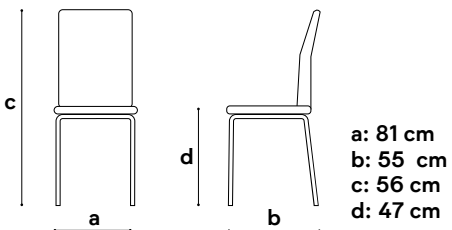

PROFIM CHIC 20H

+ info

quantity	58
reordering option	yes
type	chair
material	fabric / steel
color	gray