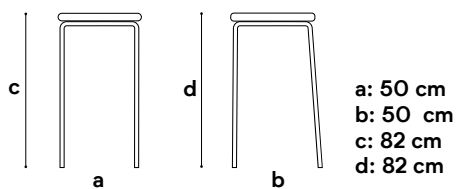

VOLT

+ info

quantity	12
reordering option	yes
type	stool
material	plastic
color	black