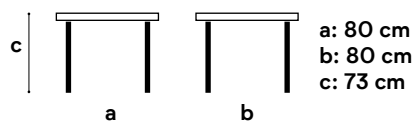

SPIDER

+ info

quantity	8
reordering option	yes
type	table
material	wood
color	white + wood