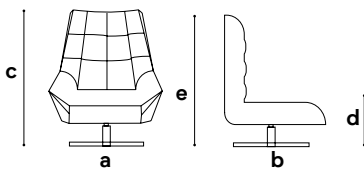

SHERLEY

+ info

quantity	1
reordering option	yes
type	armchair
material	velor fabric
color	blue

a: 73 cm
b: 82 cm
c: 88 cm
d: 44 cm
e: 51 cm