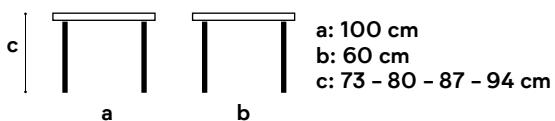

FOLDING TABLE

+ info

quantity	3
reordering option	yes
type	conference table
material	aluminum and plastic
color	black
other	height adjustment in 4 positions (73-80-87-94cm)