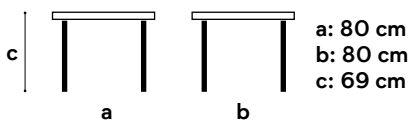

LOW ROUND WHITE

+ info

quantity	22 +20 new
reordering option	yes
type	table
material	wood + steel
color	white top + chrome steel