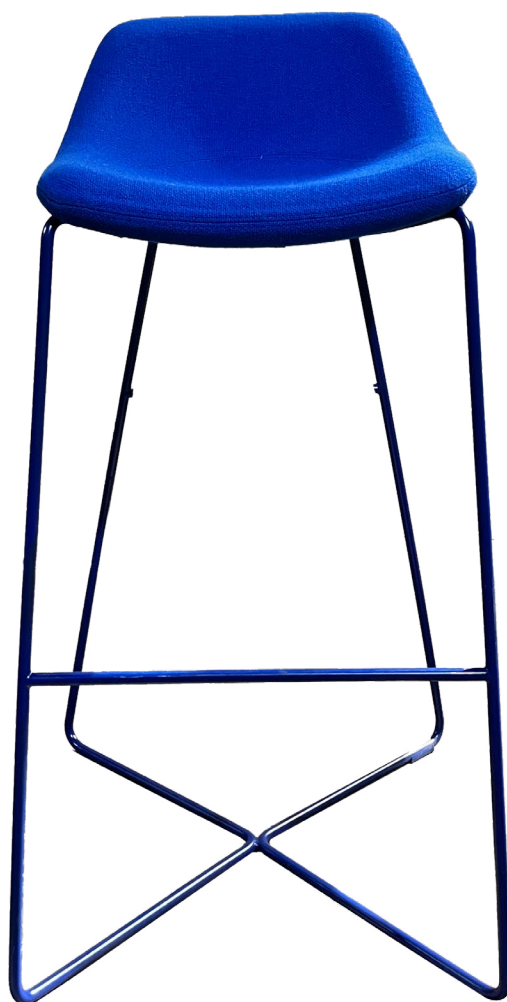

MISHELLE

+ info

quantity	8
reordering option	yes
type	stool
material	fabric
color	blue

a: 47 cm
b: 52 cm
c: 96 cm
d: 76 cm