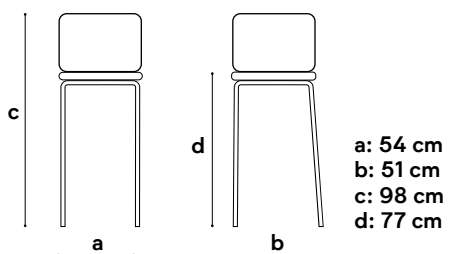

EAMY

+ info

quantity	20
reordering option	yes
type	stool
material	fabric / steel
color	gray / black