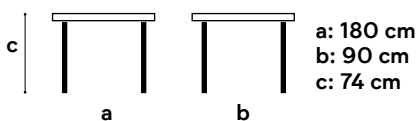

BRUNNO

+ info

quantity	1
reordering option	tak
type	dining table
material	glass hardened + wood
color	transparent + black