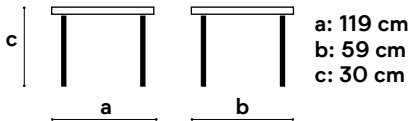

PEDRALI

+ info

quantity	2
reordering option	no
type	coffee table
material	steel + board
color	white