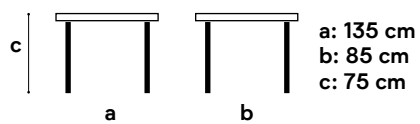

TORSBY

+ info

quantity	2
reordering option	yes
type	conference table
material	steel base + wood top
color	white