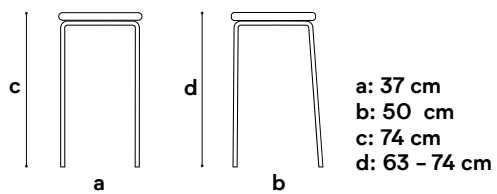

DALFRED

+ info

quantity	83
reordering option	yes
type	stool
material	wood
color	a dark brown