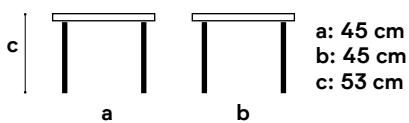

GLADOM

+ info

quantity	5
reordering option	yes
type	coffee table
material	steel, epoxy/polyester coating powder
color	white