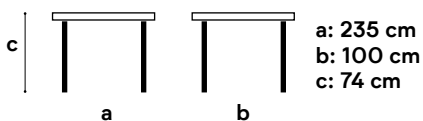

SKOGSTA INGOLF

+ info

quantity	1
reordering option	tak
type	dining table
material	solid wood
color	solid acacia + black