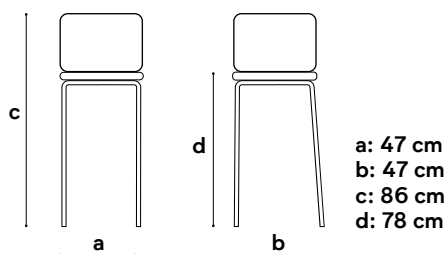

KRABI

+ info

quantity	18
reordering option	yes
type	stool
material	eco leather / wood
color	white