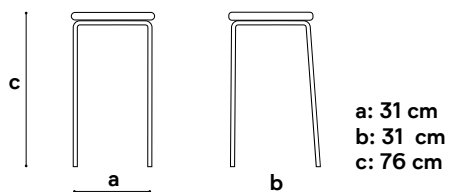

TOLIX

+ info

quantity	14
reordering option	yes
type	stool
material	steel
color	black