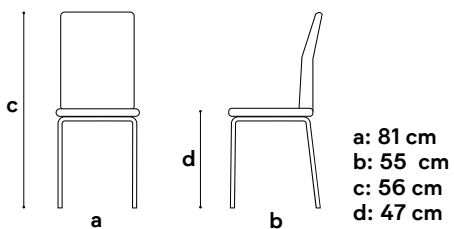

TULLI LIGHT

+ info

quantity	10
reordering option	yes
type	armchair
material	fabric / steel
color	claret