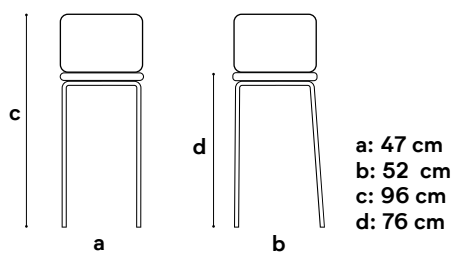

MISHELLE

+ info

quantity	50
reordering option	yes
type	stool
material	town 33 - gray fabric
color	grey, legs powdered, black