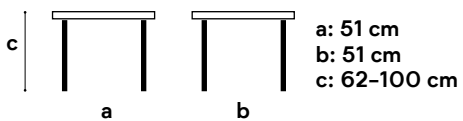

FRAME

+ info

quantity	2
reordering option	yes
type	coffee table
material	glass hardened, metal
color	metallic