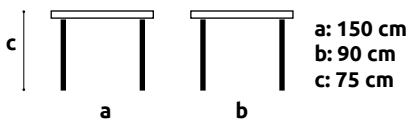

ATLANTIS

+ info

quantity	2
reordering option	nie
type	conference table
material	aluminium base + glass top
color	white base + transparent top